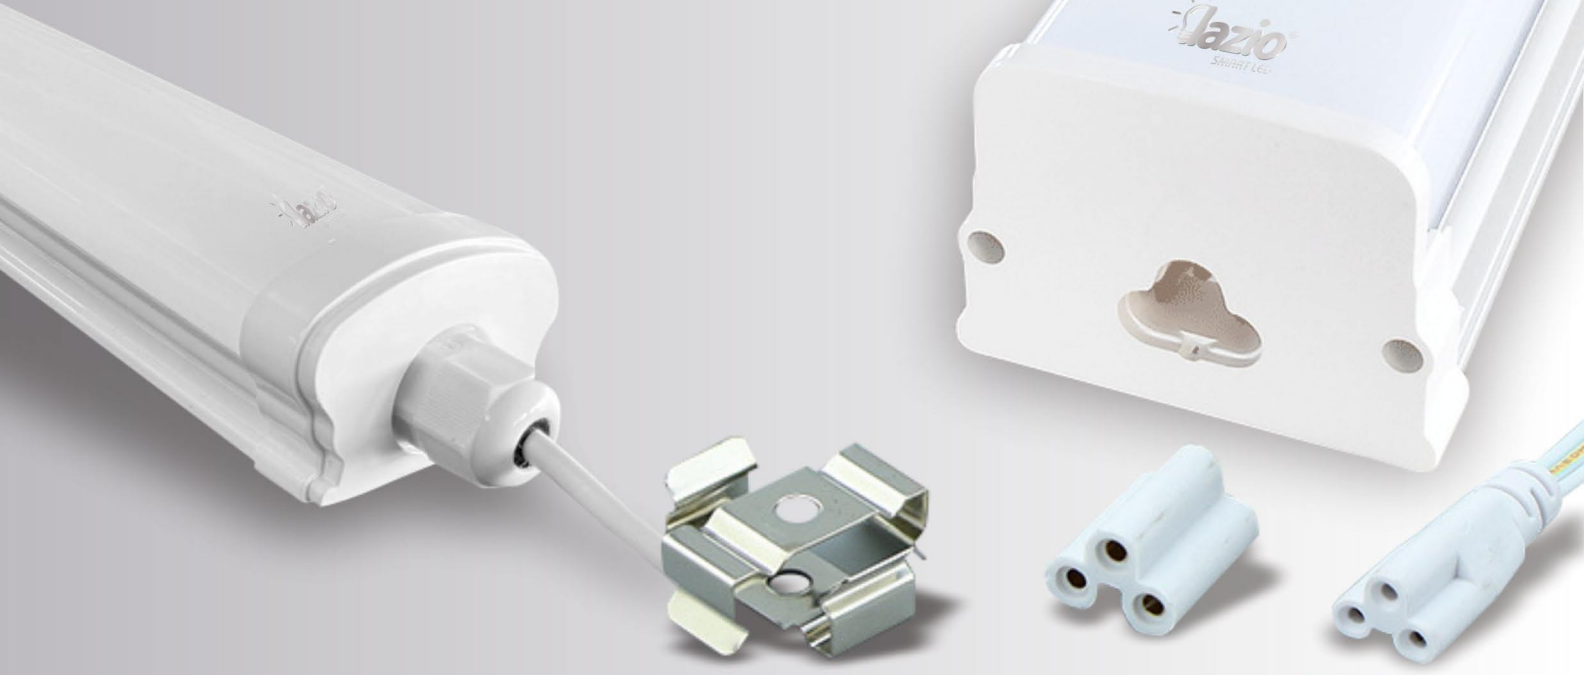

Purification Fixture Batten series

LIGHT SOURCE

Sanan

COLOR RENDERING INDEX

Ra \geq 70

VOLTAGE

**170-265V
50/60Hz**

Power:
27W / 54W

Ref:
LEDBB30LB / LEDBB60LA

Material
Aluminum+pc

Dimension Size
0.6M / 1.2M

Luminous Flux:
100LM/W

Power:
30W / 60W

Ref:
LEDBB30TA / LEDBB60TA

Covel Color :

Milk